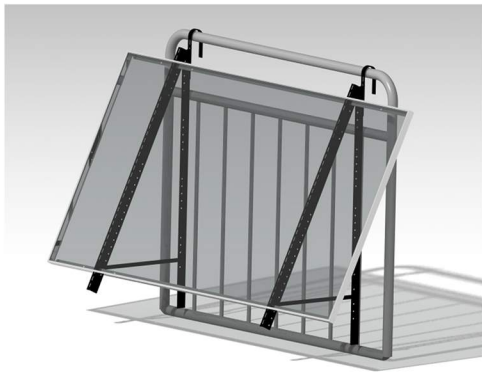

MINJET

Household PV Mounting System-1300

Balcony railing

Flat roof

Garden

Flexible and easy installation, assembly tools included

Adjustable fit for panel height up to 1038 mm

Pre-drilled for 1134/1096/1038 mm

Superb quality

Long bracketX2

Ground anchor X4

Short bracketX2

HookX2

PlatenX4

Short bolt X14

Installation tools X2

Long bolt groupX2

Equipped with ground anchors, hooks and PV modules, suitable for applications like balconies, roofs and gardens etc.

Specification

Scheme	Aluminum
Material	Al 6005-T6
Surface	Oxidation or Spraying
Angle range	10° - 45°
Frame thickness	30-32mm
PV Size	1722*1134 1755*1038 1924*1038 1754*1096