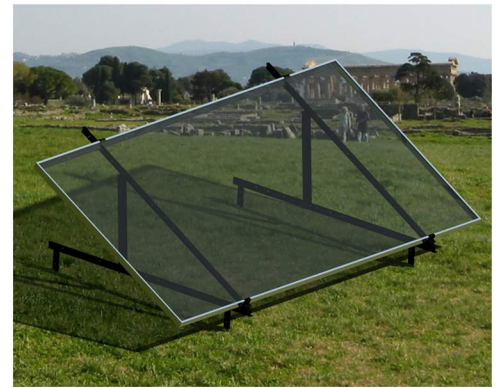

MINJET

Household PV Mounting System-1300

Balcony railing

Flat roof

Garden

Flexible and easy installation, assembly tools included

Adjustable fit for panel height up to 1038 mm

Pre-drilled for 1134/1096/1038 mm

Superb quality

Long bracketX2

Ground anchor X4

Short bracketX2

HookX2

PlatenX4

Short bolt X14

Installation tools X2

Long bolt groupX2

Equipped with ground anchors, hooks and PV modules, suitable for applications like balconies, roofs and gardens etc.

Specification

Scheme	Aluminum
Material	Al 6005-T6
Surface	Oxidation or Spraying
Angle range	10° - 45°
Frame thickness	30-32mm
PV Size	1722*1134 1755*1038 1924*1038 1754*1096