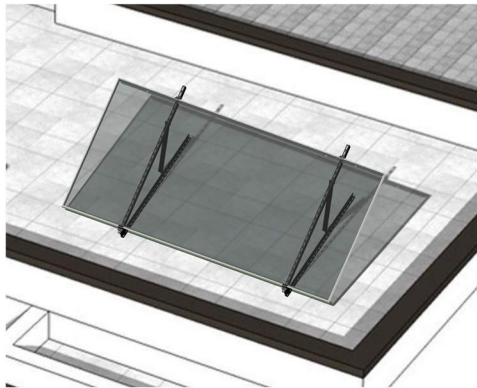

MINJET

Household PV Mounting System-1300

Balcony railing

Flat roof

Garden

Flexible and easy installation, assembly tools included

Adjustable fit for panel height up to 1038 mm

Pre-drilled for 1134/1096/1038 mm

Superb quality

Long bracketX2

Ground anchor X4

Short bracketX2

HookX2

PlatenX4

Short bolt X14

Installation tools X2

Long bolt groupX2

Equipped with ground anchors, hooks and PV modules, suitable for applications like balconies, roofs and gardens etc.

Specification

Scheme	Aluminum
Material	Al 6005-T6
Surface	Oxidation or Spraying
Angle range	10° - 45°
Frame thickness	30-32mm
PV Size	1722*1134 1755*1038 1924*1038 1754*1096